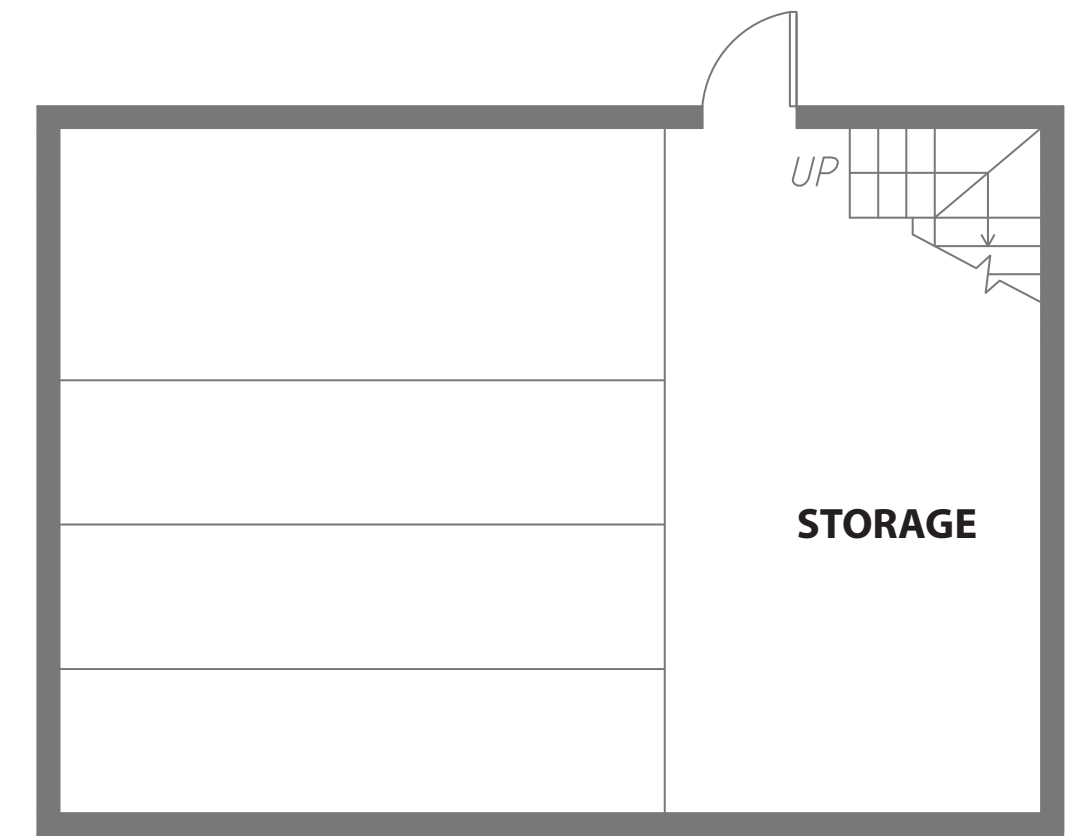

502 MOLIMO DRIVE

SAN FRANCISCO, CALIFORNIA

MAIN LEVEL

LOWER LEVEL

STORAGE

PROPERTY SQF INFORMATION

LIVING SPACE

Square Footage: 2,166 Sq. Ft.*

* Main Level 1,506

* Lower Level 660

NON-LIVING SPACE

Square Footage: 1,069 Sq. Ft.*

* Garage 528

* Storage 541

APPROXIMATE TOTAL & NON-LIVING SPACE

Square Footage: 3,235 Sq. Ft.*