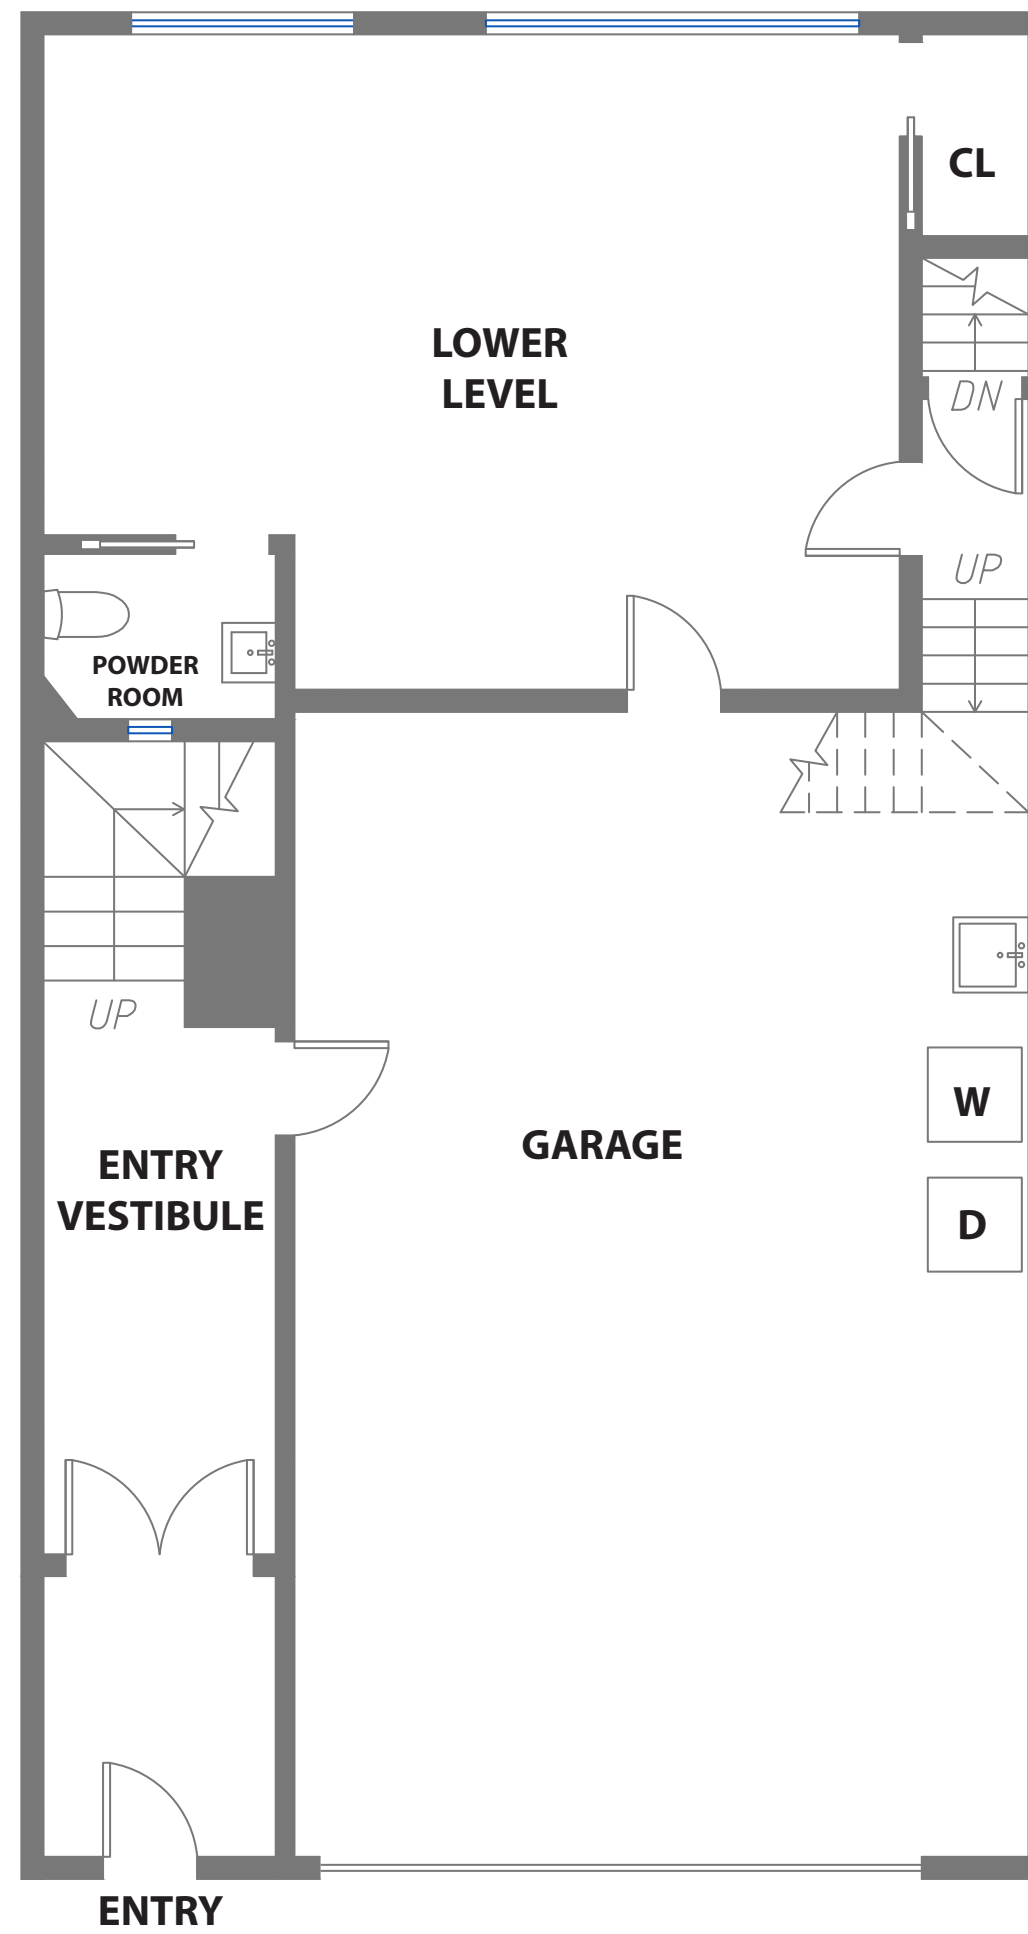

502 MOLIMO DRIVE

SAN FRANCISCO, CALIFORNIA

MAIN LEVEL

LOWER LEVEL

STORAGE

PROPERTY SQF INFORMATION

LIVING SPACE

Square Footage: 2,166 Sq. Ft.*

* Main Level 1,506

* Lower Level 660

NON-LIVING SPACE

Square Footage: 1,069 Sq. Ft.*

* Garage 528

* Storage 541

APPROXIMATE TOTAL & NON-LIVING SPACE

Square Footage: 3,235 Sq. Ft.*