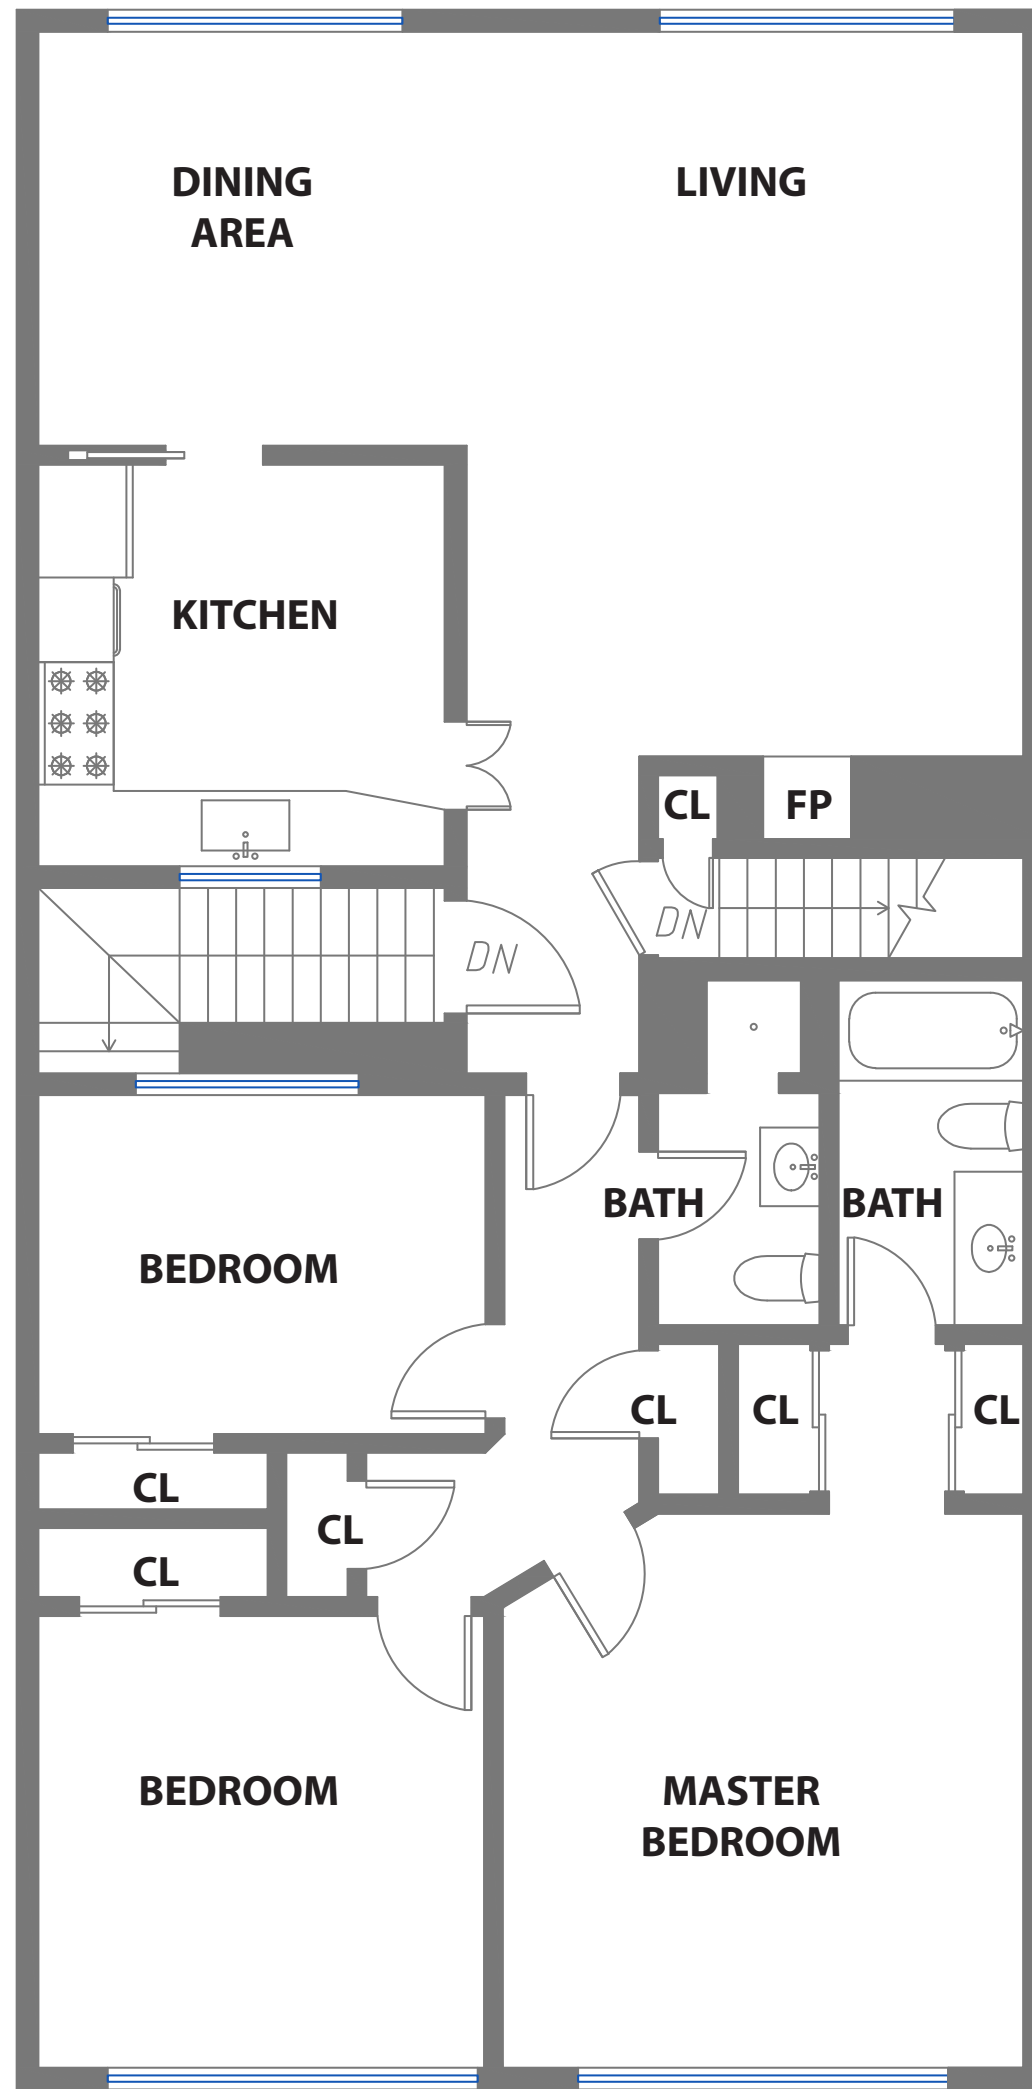

502 MOLIMO DRIVE

SAN FRANCISCO, CALIFORNIA

MAIN LEVEL

LOWER LEVEL

STORAGE

PROPERTY SQF INFORMATION

LIVING SPACE

Square Footage: 2,166 Sq. Ft.*

* Main Level 1,506

* Lower Level 660

NON-LIVING SPACE

Square Footage: 1,069 Sq. Ft.*

* Garage 528

* Storage 541

APPROXIMATE TOTAL & NON-LIVING SPACE

Square Footage: 3,235 Sq. Ft.*